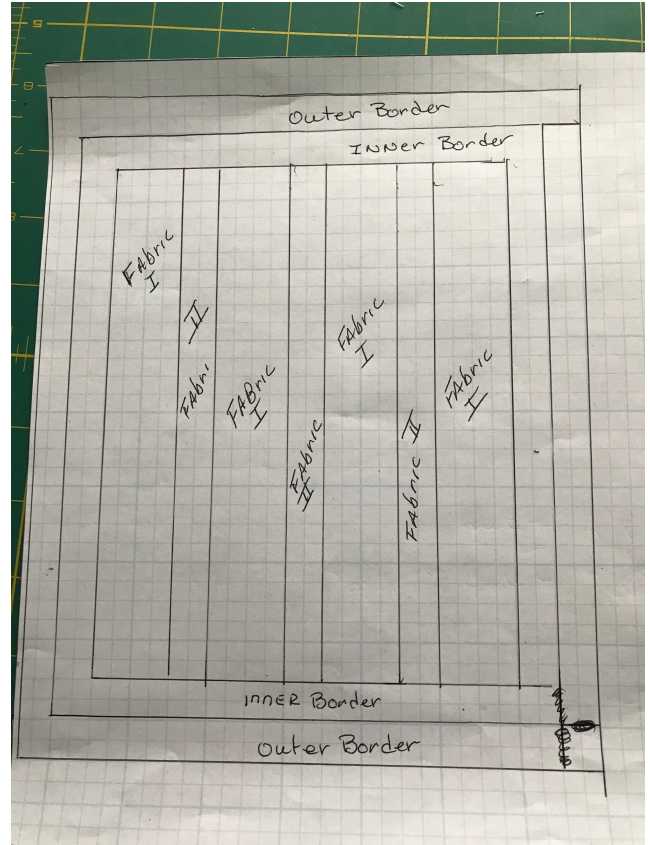

Stripes and Cornerstones

(finishes at 36" x 47.5")

Note: this pattern has been adapted from the original called "Baby's First Quilt" at the link below, to fit the size requirements for the Palmer Senior Center. The full construction instructions may be found at this link.