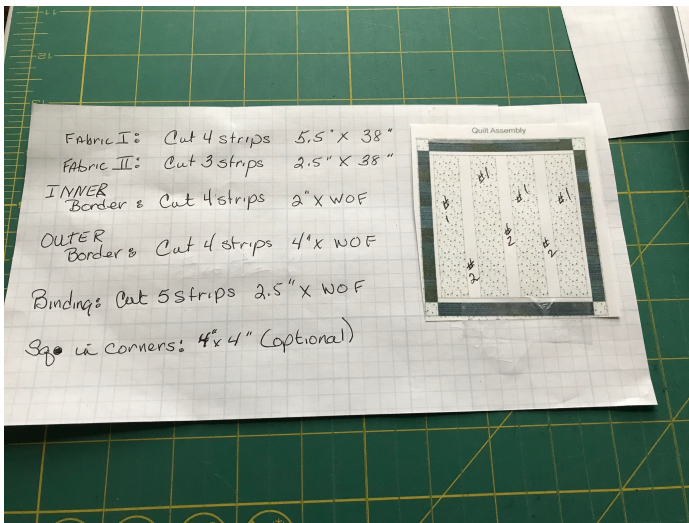

Stripes and Cornerstones

(finishes at 36" x 47.5")

Note: this pattern has been adapted from the original called "Baby's First Quilt" at the link below, to fit the size requirements for the Palmer Senior Center. The full construction instructions may be found at this link.